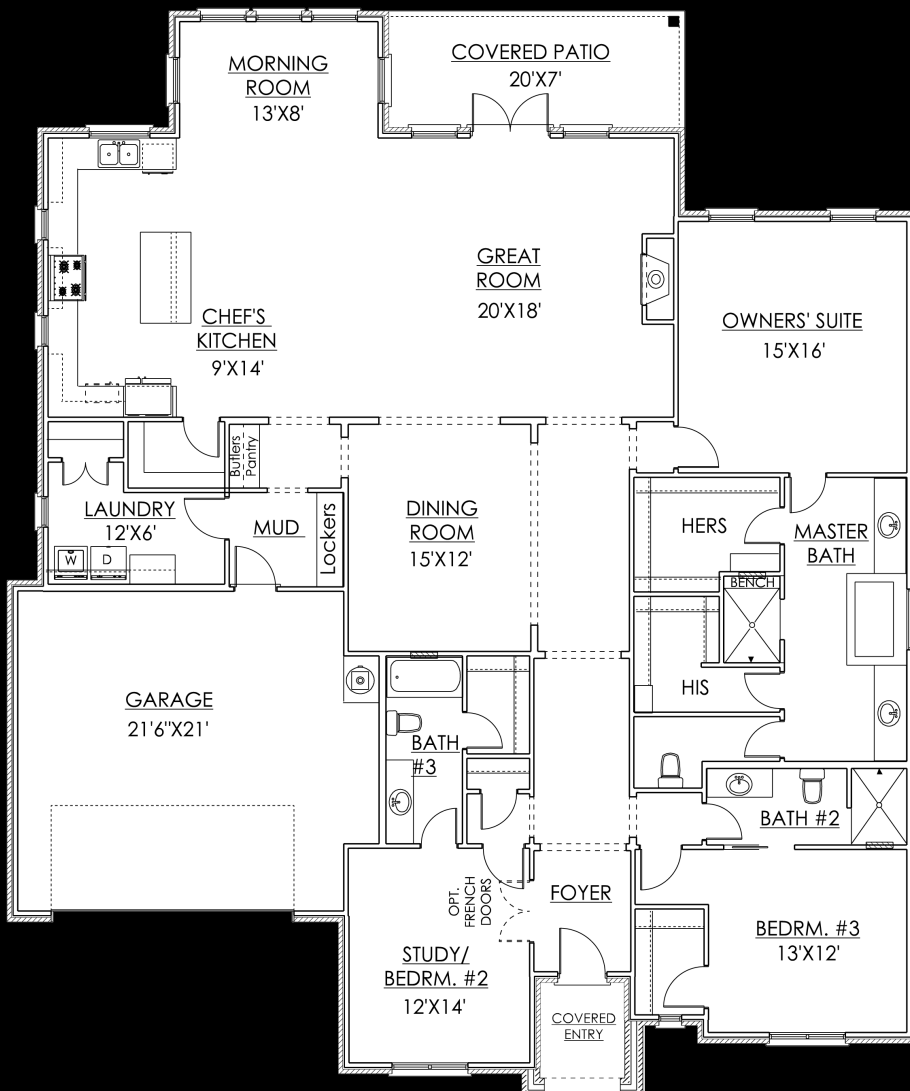

## KENNEWICK

PLAN SIZE: 60' W X 71'6" D  
TOTAL LIVING: 2,899 SQ. FT.

BANNISTER & CO. 3605 EL CAMPO FORT WORTH, TEXAS 76107 WWW.BANNISTERCUSTOMHOMES.COM 817.569.8448

Elevations are artist's conception and room sizes are approximate, consult blueprints for specific details. In order to facilitate continued improvement, Bannister Custom Homes reserves the right of price, plan or specification changes without notice or prior obligation. Square footages may vary.