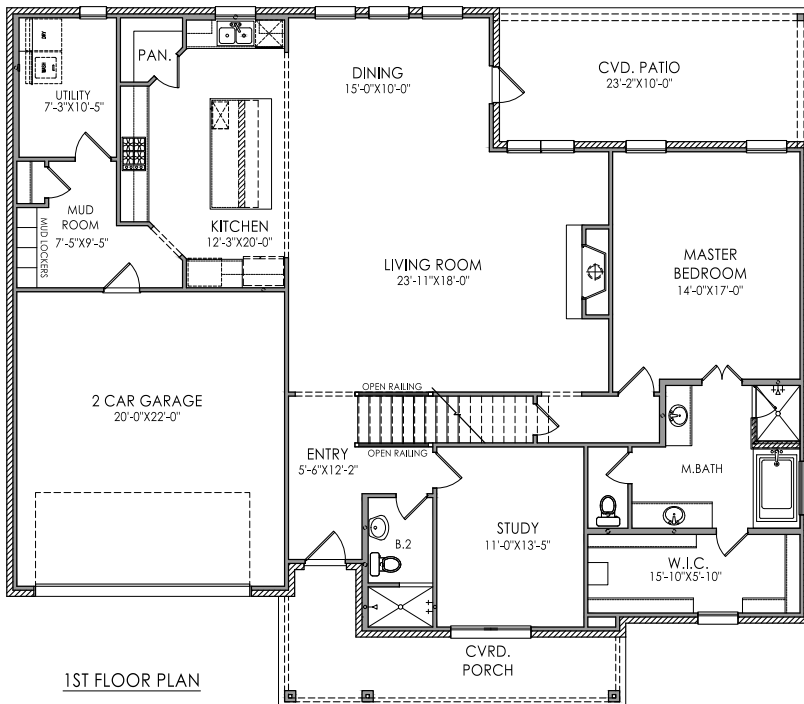

Bannister & Co.

BANNISTERCUSTOMHOMES.COM

3640 SHELBY DRIVE | FORT WORTH, TX 76109

COMING SOON!

4 BED | 4 BATH | GAME ROOM | STUDY | MUD ROOM | 2 CAR GARAGE

3,327 SQ.FT.

BANNISTER & CO.

3605 EL CAMPO FORT WORTH, TEXAS 76107