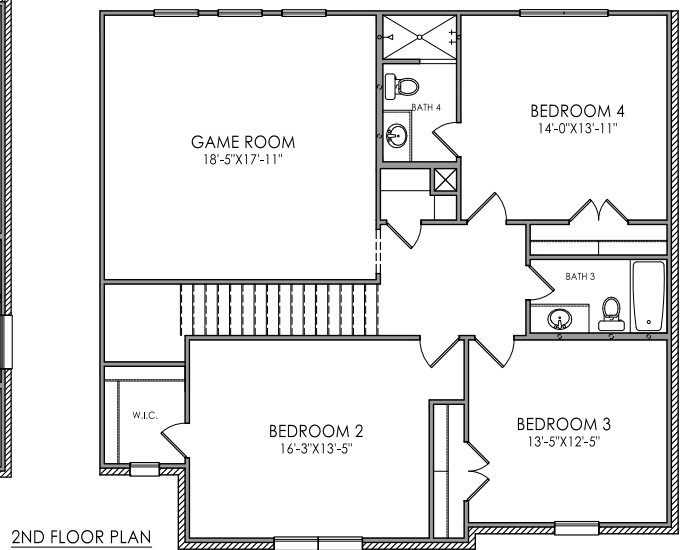

Bannister & Co.

BANNISTERCUSTOMHOMES.COM

3640 SHELBY DRIVE | FORT WORTH, TX 76109

COMING SOON!

4 BED | 4 BATH | GAME ROOM | STUDY | MUD ROOM | 2 CAR GARAGE

3,327 SQ.FT.

BANNISTER & CO.

3605 EL CAMPO FORT WORTH, TEXAS 76107